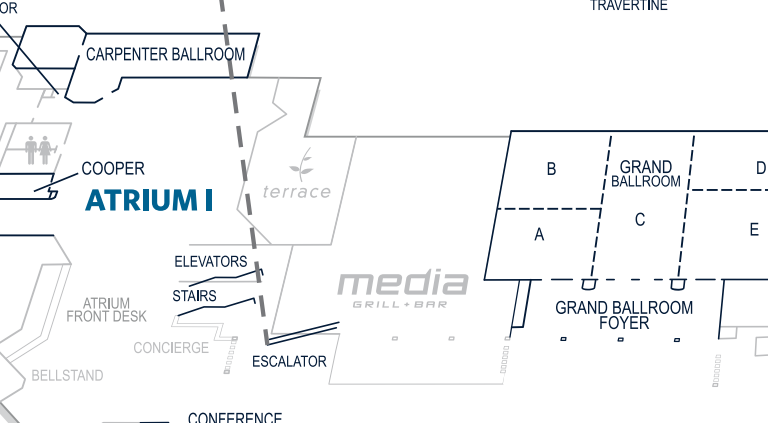

THIRD LEVEL

ATRIUM I

ATRIUM I

MEZZANINE LEVEL

ATRIUM II

LOBBY LEVEL

ATRIUM I

ATRIUM II

27th FLOOR

V-SPA & VERANDAH CLUB - SECOND LEVEL

TRINITY COMPLEX

VERANDAH CLUB

TOWER

WEST WING

SĒR
STEAK + SPIRITS

WESTCOTT
CROSLEY
CONTINENTAL
COMET
BEAR & DRIVER

V-SPA
EXERCISE
WEIGHT TRAINING
INDOOR TRACK
PARK VIEW
STUART
LIBRARY
VERANDAH FOYER
SHELBOURNE
PONY LOUNGE

Pointwise 25th Anniversary Reception
Time: 5:30-8:30 p.m.
Room: De La Salle