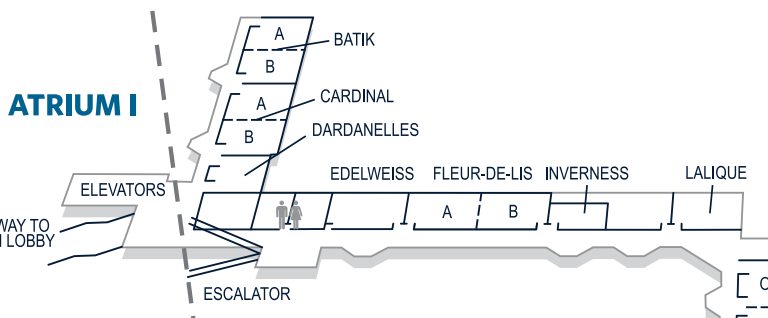

THIRD LEVEL

ATRIUM I

ATRIUM I

MEZZANINE LEVEL

ATRIUM II

LOBBY LEVEL

ATRIUM I

ATRIUM II

27th FLOOR

V-SPA & VERANDAH CLUB - SECOND LEVEL

TRINITY COMPLEX

VERANDAH CLUB

TOWER

WEST WING

SĒR
STEAK + SPIRITS

WESTCOTT
CROSLEY
CONTINENTAL
COMET
BEAR & DRIVER

V-SPA
EXERCISE
WEIGHT TRAINING
INDOOR TRACK
PARK VIEW
STUART
LIBRARY
VERANDAH FOYER
SHELBOURNE
PONY LOUNGE

Pointwise 25th Anniversary Reception
Time: 5:30-8:30 p.m.
Room: De La Salle