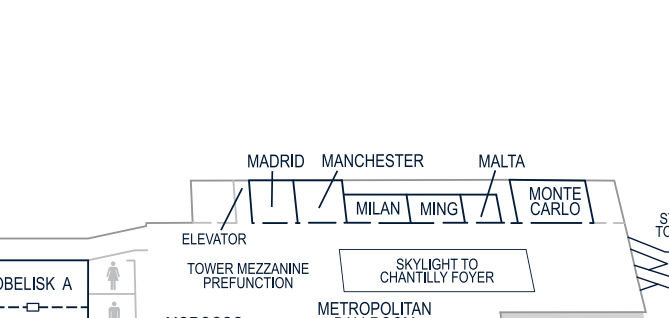

THIRD LEVEL

ATRIUM I

ATRIUM I

MEZZANINE LEVEL

ATRIUM II

LOBBY LEVEL

ATRIUM I

ATRIUM II

27th FLOOR

V-SPA & VERANDAH CLUB - SECOND LEVEL

TRINITY COMPLEX

VERANDAH CLUB

TOWER

WEST WING

SĒR
STEAK + SPIRITS

WESTCOTT
CROSLEY
CONTINENTAL
COMET
BEAR & DRIVER

V-SPA
EXERCISE
WEIGHT TRAINING
INDOOR TRACK
PARK VIEW
STUART
LIBRARY
VERANDAH FOYER
SHELBOURNE
PONY LOUNGE

Pointwise 25th Anniversary Reception
Time: 5:30-8:30 p.m.
Room: De La Salle