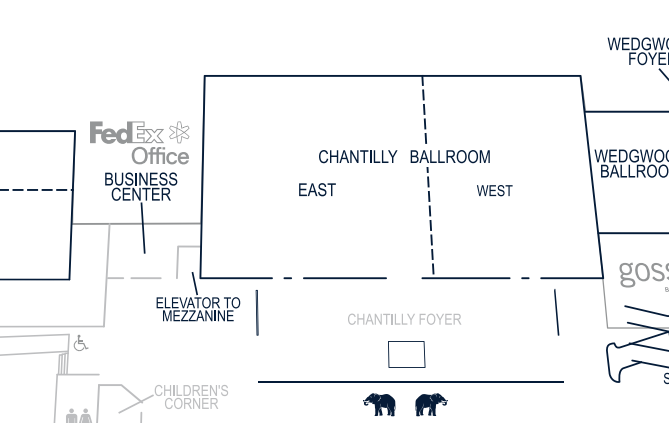

THIRD LEVEL

ATRIUM I

ATRIUM I

MEZZANINE LEVEL

ATRIUM II

LOBBY LEVEL

ATRIUM I

ATRIUM II

27th FLOOR

V-SPA & VERANDAH CLUB - SECOND LEVEL

TRINITY COMPLEX

VERANDAH CLUB

TOWER

WEST WING

SĒR
STEAK + SPIRITS

WESTCOTT
CROSLEY
CONTINENTAL
COMET
BEAR & DRIVER

V-SPA
EXERCISE
WEIGHT TRAINING
INDOOR TRACK
PARK VIEW
STUART
LIBRARY
VERANDAH FOYER
SHELBOURNE
PONY LOUNGE

Pointwise 25th Anniversary Reception
Time: 5:30-8:30 p.m.
Room: De La Salle