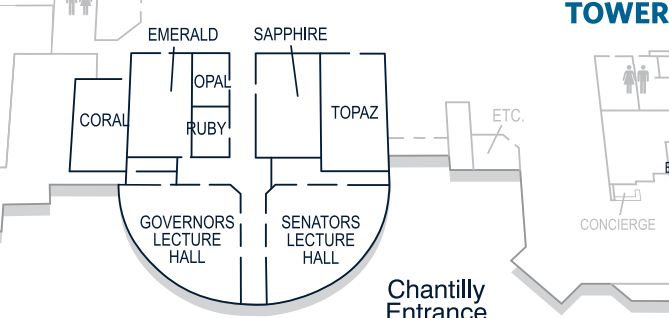

THIRD LEVEL

ATRIUM I

ATRIUM I

MEZZANINE LEVEL

ATRIUM II

LOBBY LEVEL

ATRIUM I

ATRIUM II

27th FLOOR

V-SPA & VERANDAH CLUB - SECOND LEVEL

TRINITY COMPLEX

VERANDAH CLUB

TOWER

WEST WING

SĒR
STEAK + SPIRITS

WESTCOTT
CROSLEY
CONTINENTAL
COMET
BEAR & DRIVER

V-SPA
EXERCISE
WEIGHT TRAINING
INDOOR TRACK
PARK VIEW
STUART
LIBRARY
VERANDAH FOYER
SHELBOURNE
PONY LOUNGE

Pointwise 25th Anniversary Reception
Time: 5:30-8:30 p.m.
Room: De La Salle