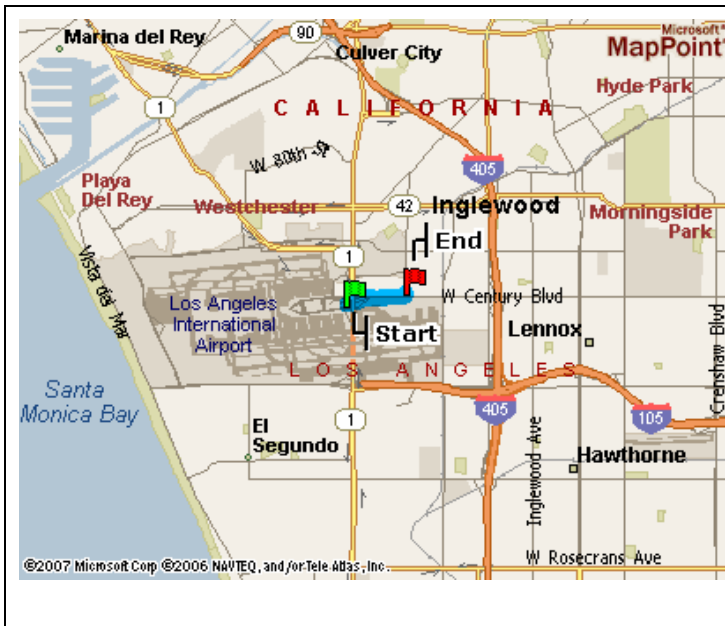

Location Guide

Welcome to Los Angeles, CA

TCP @ ExecuTrain

Address: 9841 Airport Blvd. Suite 524
 Los Angeles, CA 90045
 Contact: Lucy Leyda
 Phone: (805) 379-4583

Hotels

Embassy Suites

9801 Airport Blvd.
 Los Angeles, CA
 310-215-1000
 Standard Rate: \$189.00
 0.02 miles from facility

Hilton Los Angeles Airport

5711 W. Century Blvd.
 Los Angeles, CA
 310-417-4508
 Standard Rate: \$229.00
 0.32 miles from facility

Best Western Inn

5005 W. Century Blvd.
 Inglewood, CA
 310-677-7733
 Corporate Rate: \$109
 1.17 miles from facility

Nearby Restaurants

Denny's

5545 W Century Blvd
 Los Angeles, CA
 310-410-1712
 0.50 miles from facility

Sizzler

5856 W Manchester Ave
 Los Angeles, CA
 310-641-1167
 0.89 miles from facility

Boston Market

8901 S Sepulveda Blvd
 Los Angeles, CA
 310-410-0111
 0.85 miles from facility

LAX Airport to Training Center Map Overview

<http://mappoint.msn.com>

Distance from airport: 0.78 miles
 Travel time: 2 minutes

Parking is Free

Location Guide

Directions

Depart 1 World Way, Los Angeles, CA 90045-5803 on Ramp (North-East) towards CA-1 / Century Blvd / Sepulveda Blvd North. Keep STRAIGHT to stay on Ramp towards Century Blvd. Road name changes to W Century Blvd. Turn LEFT (North) onto Airport Blvd. Arrive 9841 Airport Blvd, Los Angeles, CA 90045-5409