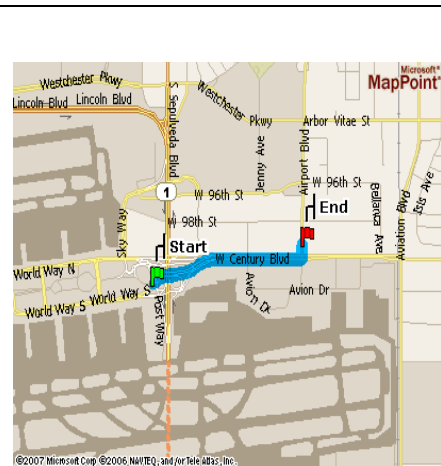

Location Guide

Welcome to Los Angeles, CA

TCP @ ExecuTrain

Address: 9841 Airport Blvd. Suite 524
 Los Angeles, CA 90045
 Contact: Lucy Leyda
 Phone: (805) 379-4583

Hotels

Embassy Suites

9801 Airport Blvd.
 Los Angeles, CA
 310-215-1000
 Standard Rate: \$189.00
 0.02 miles from facility

Nearby Restaurants

Denny's

5545 W Century Blvd
 Los Angeles, CA
 310-410-1712
 0.50 miles from facility

Sizzler

5856 W Manchester Ave
 Los Angeles, CA
 310-641-1167
 0.89 miles from facility

Boston Market

8901 S Sepulveda Blvd
 Los Angeles, CA
 310-410-0111
 0.85 miles from facility

LAX Airport to Training Center Map Overview

<http://mappoint.msn.com>

Distance from airport: 0.78 miles
 Travel time: 2 minutes

Parking is Free

Location Guide

Directions

Depart 1 World Way, Los Angeles, CA 90045-5803 on Ramp (North-East) towards CA-1 / Century Blvd / Sepulveda Blvd North. Keep STRAIGHT to stay on Ramp towards Century Blvd. Road name changes to W Century Blvd. Turn LEFT (North) onto Airport Blvd. Arrive 9841 Airport Blvd, Los Angeles, CA 90045-5409